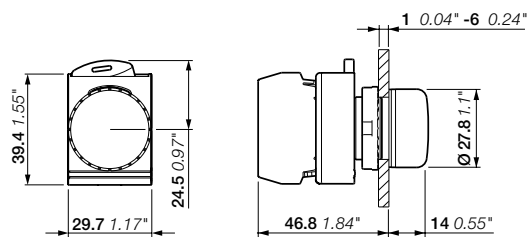

### Description

Each reference includes the satin chrome metal body and nut together with the holder.

Color	Type	Order code	Pkg qty	Weight (1 pce) kg
<b>Operator - Plastic lens type</b>				
● Red	P9MLRD	1SFA184791R9001	1	0.050
● Green	P9MLVD	1SFA184792R9002	1	0.050
● Yellow	P9MLGD	1SFA184793R9003	1	0.050
● Blue	P9MLLD	1SFA184796R9004	1	0.050
○ White	P9MLBD	1SFA184797R9005	1	0.050
○ Clear	P9MLID	1SFA184798R9008	1	0.050
● Orange	P9MLAD	1SFA184795R9009	1	0.050

P9ML...D

Dimensions (mm, inches)